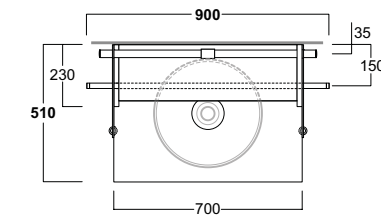

BAST 01

Struttura in metallo con cassetto chiusura soft close,
specchio led perimetrale, sifone salvaspazio incluso

Free standing metal frame with soft closing drawer,
mirror with led surround backlight,
space saving siphon included