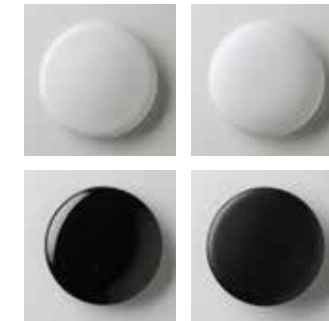

...

Navy Matt

Pervinca Matt

Tela Matt

Cemento Matt

Mirto Matt

Prugna Matt

Antracite Matt

Moka Matt

Sabbia Mat

PO-MO

*Nota bene, colori lucidi disponibili per sanitari Vignoni standard 56 cm e Henges
Please note, glossy colors available for collections Vignoni standard 56 cm e Henges*

Dimensioni
Dimensions