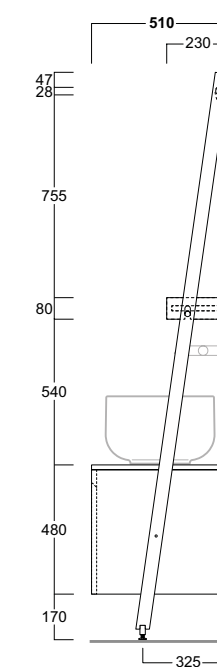

BAST 01

Struttura in metallo con cassetto chiusura soft close,
specchio led perimetrale, sifone salvaspazio incluso

Free standing metal frame with soft closing drawer,
mirror with led surround backlight,
space saving siphon included