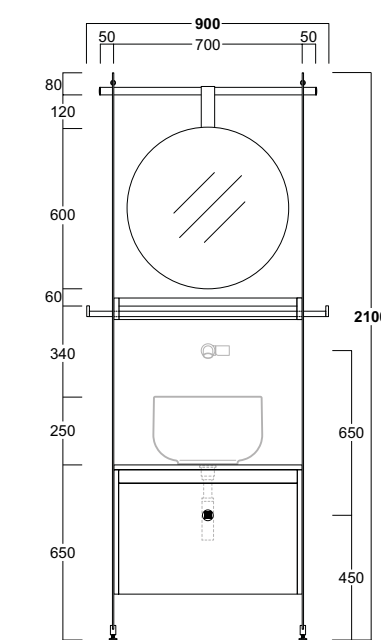

BAST 01

Struttura in metallo con cassetto chiusura soft close,
specchio led perimetrale, sifone salvaspazio incluso

Free standing metal frame with soft closing drawer,
mirror with led surround backlight,
space saving siphon included