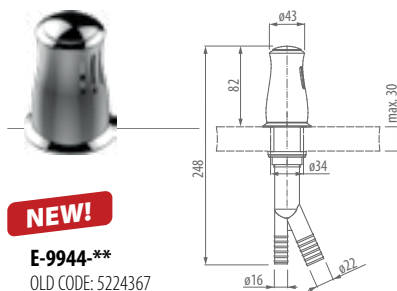

G3/8 2038315Z 360° 2900055Z

• Standard finish - Most of them ready to ship
 ** Please specify finish

NEW!

E-9948-**
OLD CODE: 5722600

EN **Air Switch**
FR Interrupteur d'air
IT Interruttore per l'aria

NEW!