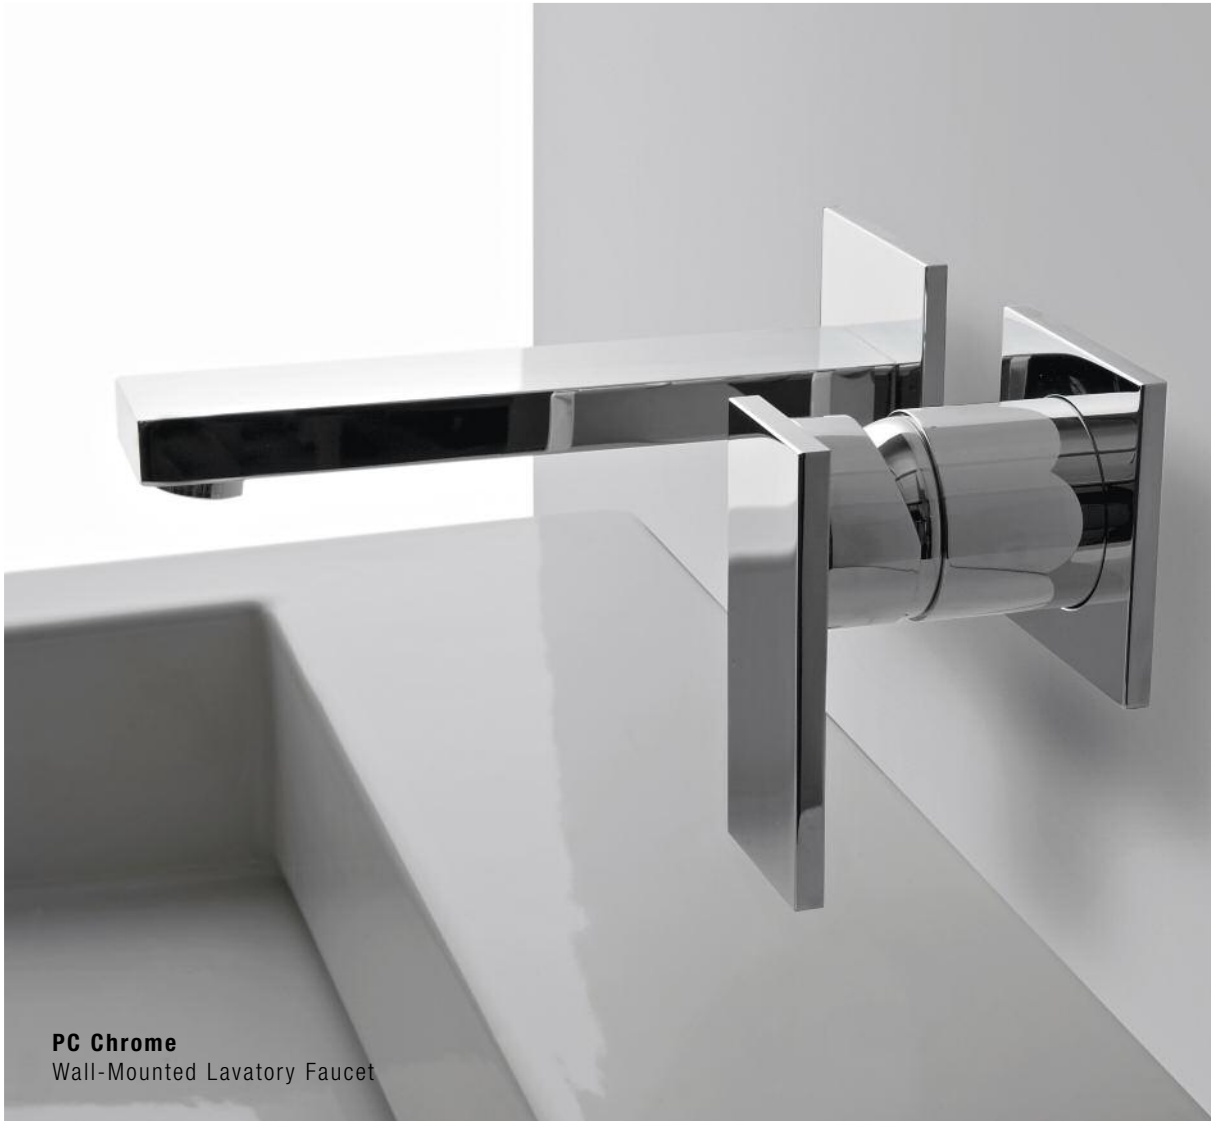

solar

falls down from the sky or  
streams down lofty glaciers

■ 48/49

**SN Steelnox®**  
Vessel Lavatory Faucet

**PC Chrome**  
Lavatory Faucet

in rivulets, waterfalls, cataracts  
and as wide majestic rivers enters our cities  
to mix with history and destinies  
and entrust them to the bright sea

**PC Chrome**  
Floor-Mounted Vessel Filler

**PC Chrome**  
Wall-Mounted Lavatory Faucet

**PC Chrome**  
Widespread Lavatory Faucet

54/55

**PC Chrome**  
Floor-Mounted Tub Filler

**PC/BK Black-Chrome**  
Roman Tub Set

**PC/BK Black-Chrome**  
Thermostatic Set with Handshower and Body Sprays

**PC Chrome**  
Square Thermostatic Ski Shower Set  
with Flush-Mounted Body Sprays

**PC Chrome**

Exposed Shower Set with  
Rain Showerhead and Handshower