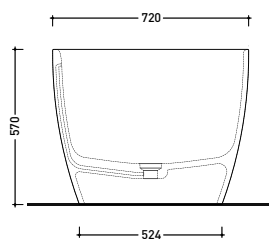

PY170V Play 170

Freestanding bath-tub 170 cm - drain cover matching color the bathtub (drainage system art. SIFVA4 included)
 • with overflow

Complements: **Line taps bath-tub:** ONE - NOKÉ - SI - FOLD - X1 - STIL
Line accessories: TWO - HOOP - FOLD

Dim. Imballo

Peso 110 kg

Pz. Palet n° 1

UNI EN 14516 - CL1

Dop-No14516

vista zenitale / zenital view

Capacità Max / Max Capacity 310 L.
Peso Netto / Net Weight 110 Kg.

vista frontale / frontal view

sezione laterale / section

vista laterale / lateral view

sezione longitudinale / section

sizes in mm

Please consider a 2% tolerance on indicated measurements