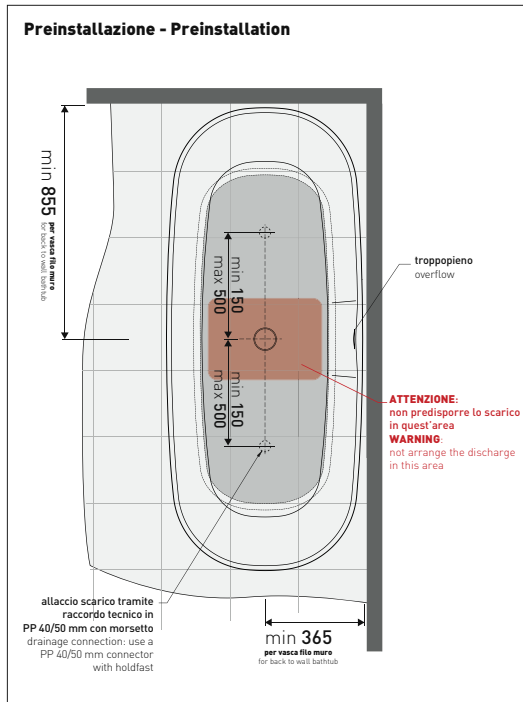

PY170V Play 170

Freestanding bath-tub 170 cm - drain cover matching color the bathtub (drainage system art. SIFVA4 included)
 • with overflow

Complements: **Line taps bath-tub:** ONE - NOKÉ - SI - FOLD - X1 - STIL
Line accessories: TWO - HOOP - FOLD

Dim. Imballo

Peso 110 kg

Pz. Palet n° 1

UNI EN 14516 - CL1

Dop-No14516

vista zenitale / zenital view

Capacità Max / Max Capacity 310 L.
Peso Netto / Net Weight 110 Kg.

vista frontale / frontal view

sezione laterale / section

vista laterale / lateral view

sezione longitudinale / section

sizes in mm

Please consider a 2% tolerance on indicated measurements