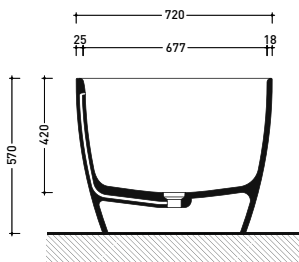

PY170V Play 170

Freestanding bath-tub 170 cm - drain cover matching color the bathtub (drainage system art. SIFVA4 included)
 • with overflow

Complements: **Line taps bath-tub:** ONE - NOKÉ - SI - FOLD - X1 - STIL
Line accessories: TWO - HOOP - FOLD

Dim. Imballo

Peso 110 kg

Pz. Palet n° 1

UNI EN 14516 - CL1

Dop-No14516

vista zenitale / zenital view

Capacità Max / Max Capacity 310 L.
Peso Netto / Net Weight 110 Kg.

vista frontale / frontal view

sezione laterale / section

vista laterale / lateral view

sezione longitudinale / section

sizes in mm

Please consider a 2% tolerance on indicated measurements