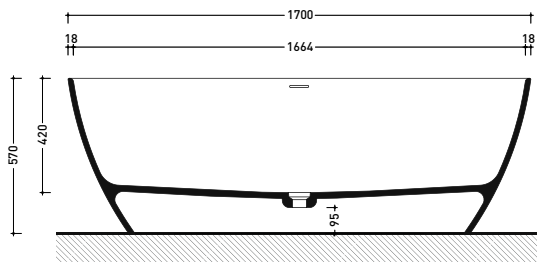

PY170V Play 170

Freestanding bath-tub 170 cm - drain cover matching color the bathtub (drainage system art. SIFVA4 included)
 • with overflow

Complements: **Line taps bath-tub:** ONE - NOKÉ - SI - FOLD - X1 - STIL
Line accessories: TWO - HOOP - FOLD

Dim. Imballo

Peso 110 kg

Pz. Palet n° 1

UNI EN 14516 - CL1

Dop-No14516

vista zenitale / zenital view

Capacità Max / Max Capacity 310 L.
Peso Netto / Net Weight 110 Kg.

vista frontale / frontal view

sezione laterale / section

vista laterale / lateral view

sezione longitudinale / section

sizes in mm

Please consider a 2% tolerance on indicated measurements