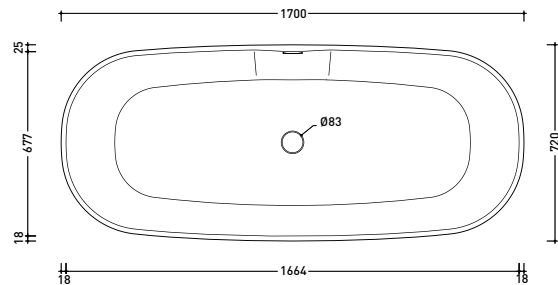

PY170V Play 170

Freestanding bath-tub 170 cm - drain cover matching color the bathtub (drainage system art. SIFVA4 included)
 • with overflow

Complements: **Line taps bath-tub:** ONE - NOKÉ - SI - FOLD - X1 - STIL
Line accessories: TWO - HOOP - FOLD

Dim. Imballo

Peso 110 kg

Pz. Palet n° 1

UNI EN 14516 - CL1

Dop-No14516

vista zenitale / zenital view

Capacità Max / Max Capacity 310 L.
Peso Netto / Net Weight 110 Kg.

vista frontale / frontal view

sezione laterale / section

vista laterale / lateral view

sezione longitudinale / section

sizes in mm

Please consider a 2% tolerance on indicated measurements