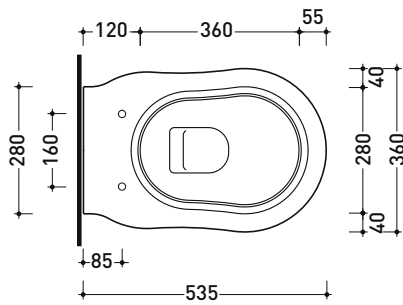

Technical accessories: **Universal fixing bracket for wall hung wc/bidet (41/P)**

Package dim.

Weight 19,5 kg

Pz. Pallet n° 18

CE UNI EN 997

Dop-No997

Flaminia does not recommend combining this toilet model with rapid-flow/flushometer systems or traditional high tanks

vista zenitale / zenital view

vista laterale / lateral view

sezione longitudinale / section

art. 9008
 kit di fissaggio
 Fischer (in dotazione)
 Fischer fixing kit
 (included in the box)

vista retro / back view

sizes in mm

CERAMIC: glossy finish

white

black

matt finish

milky white

Please consider a 2% tolerance on indicated measurements