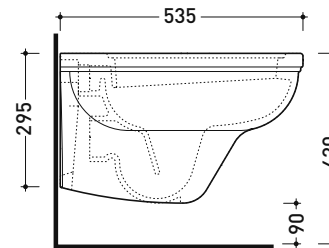

Technical accessories: **Universal fixing bracket for wall hung wc/bidet (41/P)**

Package dim.

Weight 19,5 kg

Pz. Pallet n° 18

CE UNI EN 997

Dop-No997

Flaminia does not recommend combining this toilet model with rapid-flow/flushometer systems or traditional high tanks

vista zenitale / zenital view

vista laterale / lateral view

sezione longitudinale / section

art. 9008
 kit di fissaggio
 Fischer (in dotazione)
 Fischer fixing kit
 (included in the box)

vista retro / back view

sizes in mm

CERAMIC: glossy finish

white

black

matt finish

milky white

Please consider a 2% tolerance on indicated measurements