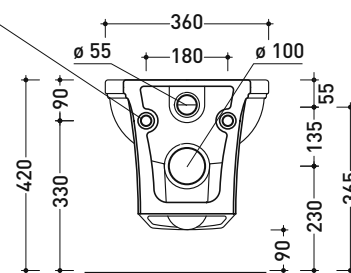

Technical accessories: **Universal fixing bracket for wall hung wc/bidet (41/P)**

Package dim.

Weight 19,5 kg

Pz. Pallet n° 18

CE UNI EN 997

Dop-No997

Flaminia does not recommend combining this toilet model with rapid-flow/flushometer systems or traditional high tanks

vista zenitale / zenital view

vista laterale / lateral view

sezione longitudinale / section

art. 9008
 kit di fissaggio
 Fischer (in dotazione)
 Fischer fixing kit
 (included in the box)

vista retro / back view

sizes in mm

CERAMIC: glossy finish

white

black

matt finish

milky white

Please consider a 2% tolerance on indicated measurements