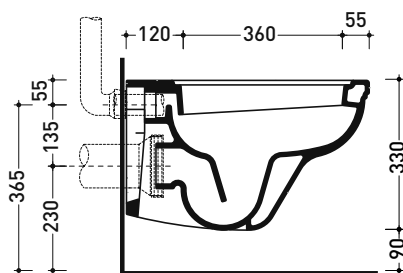

Technical accessories: **Universal fixing bracket for wall hung wc/bidet (41/P)**

Package dim.

Weight 19,5 kg

Pz. Pallet n° 18

CE UNI EN 997

Dop-No997

Flaminia does not recommend combining this toilet model with rapid-flow/flushometer systems or traditional high tanks

vista zenitale / zenital view

vista laterale / lateral view

sezione longitudinale / section

art. 9008
 kit di fissaggio
 Fischer (in dotazione)
 Fischer fixing kit
 (included in the box)

vista retro / back view

sizes in mm

CERAMIC: glossy finish

white

black

matt finish

milky white

Please consider a 2% tolerance on indicated measurements